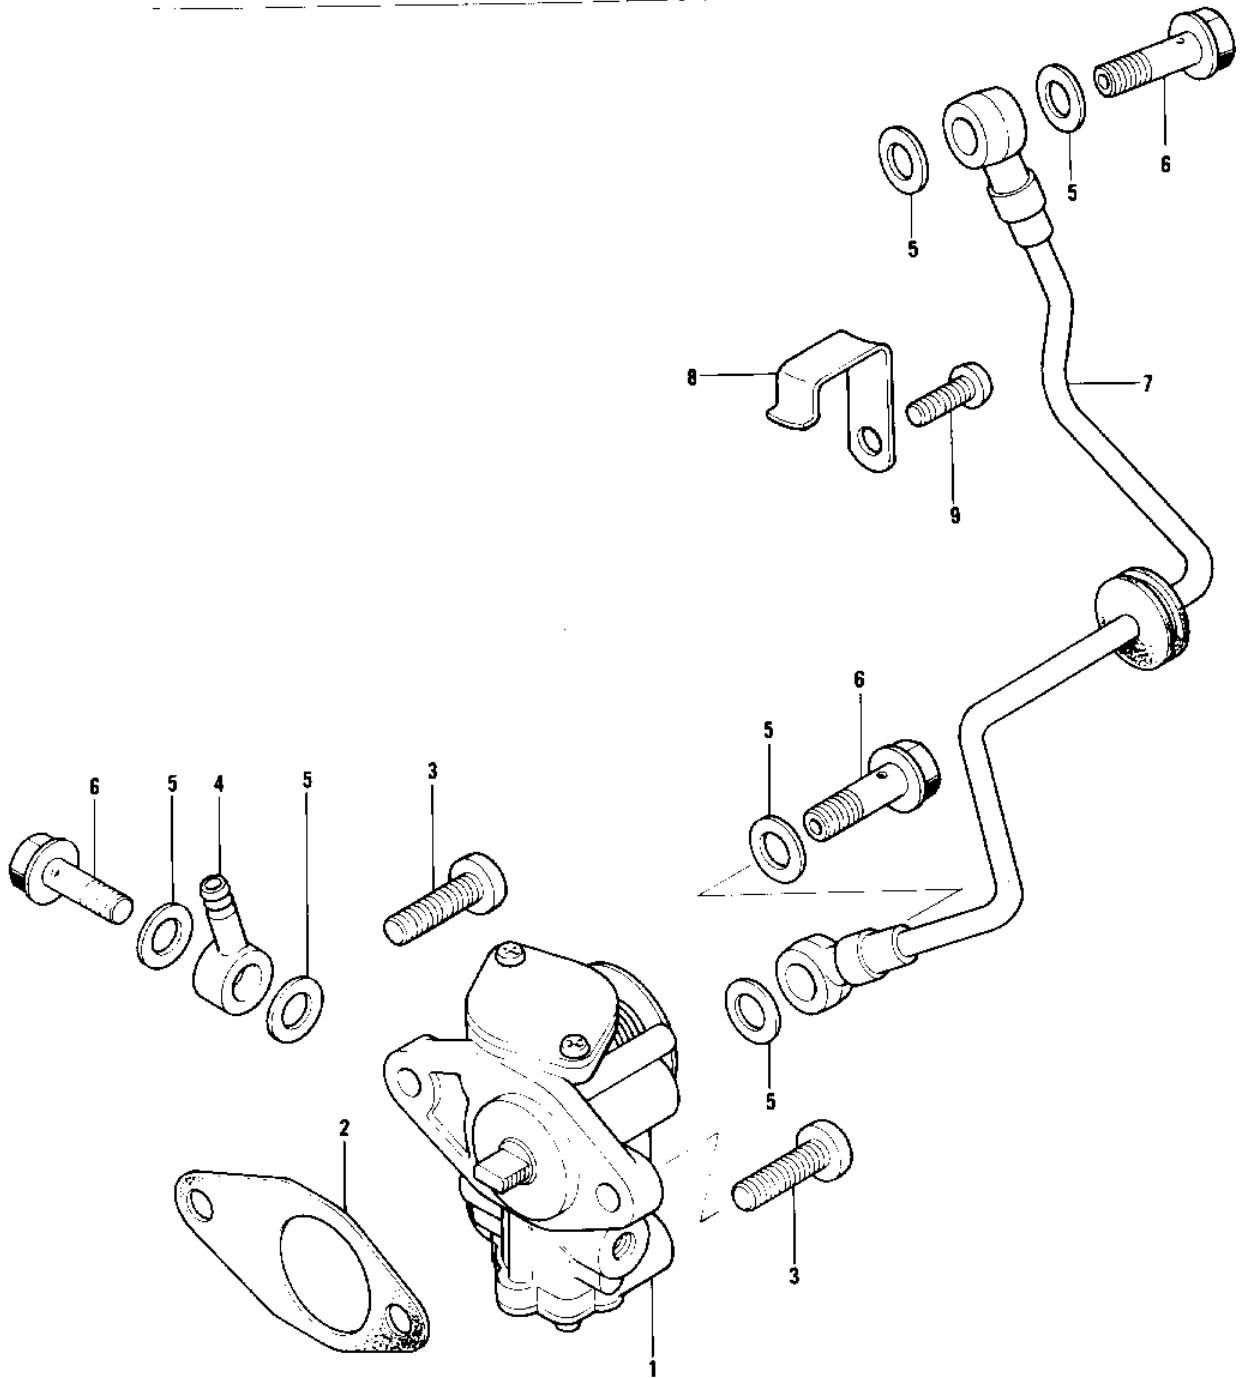

1975 KT250-A PARTS DIAGRAM

OIL PUMP

1975 KT250-A PARTS LIST

OIL PUMP

ITEM NAME	PART NUMBER	QUANTITY
OIL PUMP ASSY (Ref # 1)	16082-058	1
GASKET,OIL PUMP (Ref # 2)	16094-008	1
UNAVAILABLE IN PRICE BOOK (Ref # 3)	214B0516A	2
CONNECTOR BANJO (Ref # 4)	92061-009	1
WASHER OIL PUMP BANJO (Ref # 5)	92022-077	6
BOLT-BANJO,6MM (Ref # 6)	92060-013	3
PIPE,OIL (Ref # 7)	16134-027	1
CLAMP,OIL PIPE (Ref # 8)	92037-157	1
SCREW PAN HEAD 6X14 (Ref # 9)	220B0614	1