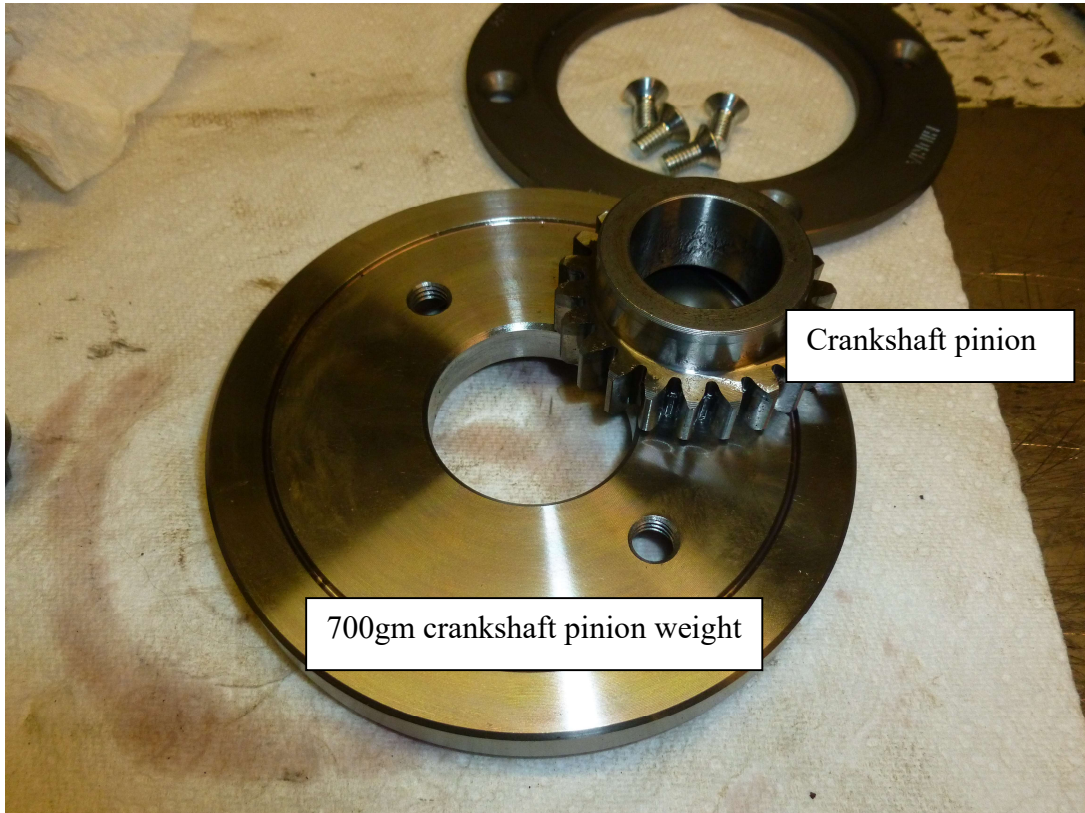

Beta Evo 300 SS Crankshaft Weights.

Weights taken from 2015 Evo Supersmooth model